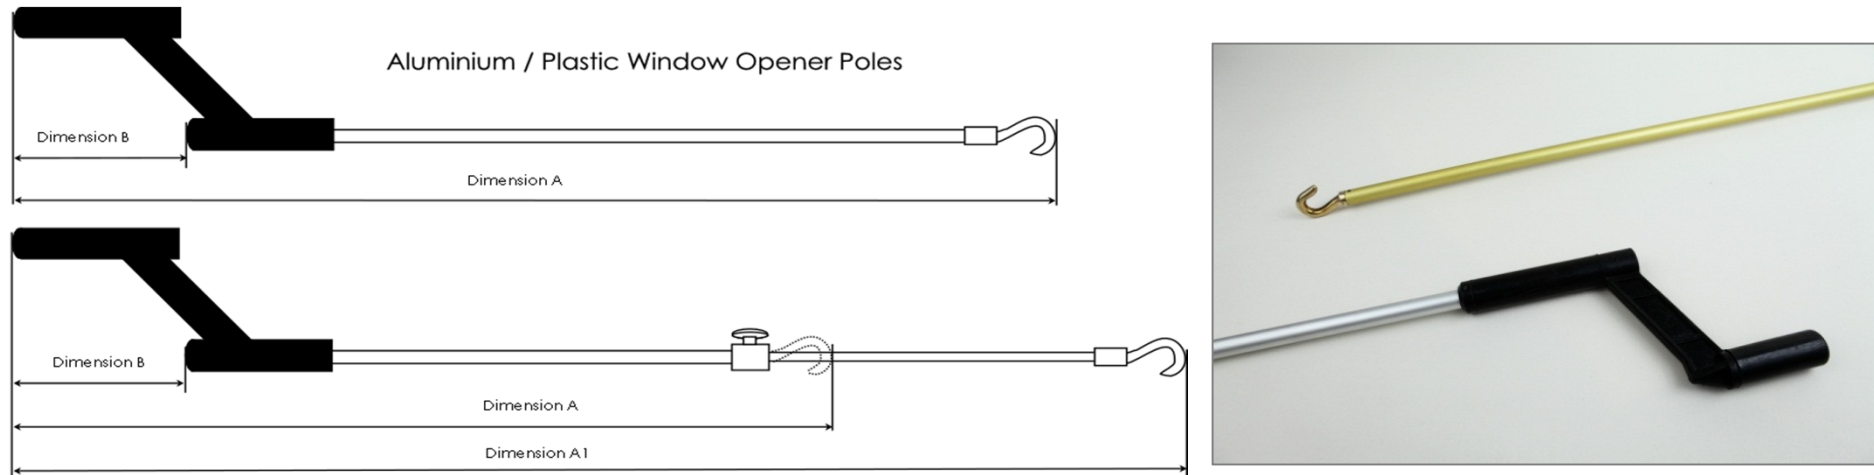

PRICE LIST 2014

Winder Poles - Aluminium		Dimensions in mm			Price & Finish	
Code	Description	A		B	Gold	Satin
WP311-1m	1mtr Aluminium Winding Pole	1100		90	£ 20.00	£ 18.00
WP311-1.5m	1.5mtr Aluminium Winding Pole	1630		90	£ 25.00	£ 23.00
WP311-2m	2mtr Aluminium Winding Pole	2060		90	£ 30.00	£ 28.00
Adjustable Pole						
Code	Description	A	A1	B	Gold	Satin
WPAZ307-T	1.75-3mtr Telescopic Aluminium Winding Pole	1690	2915	90	£ 36.00	£ 34.00