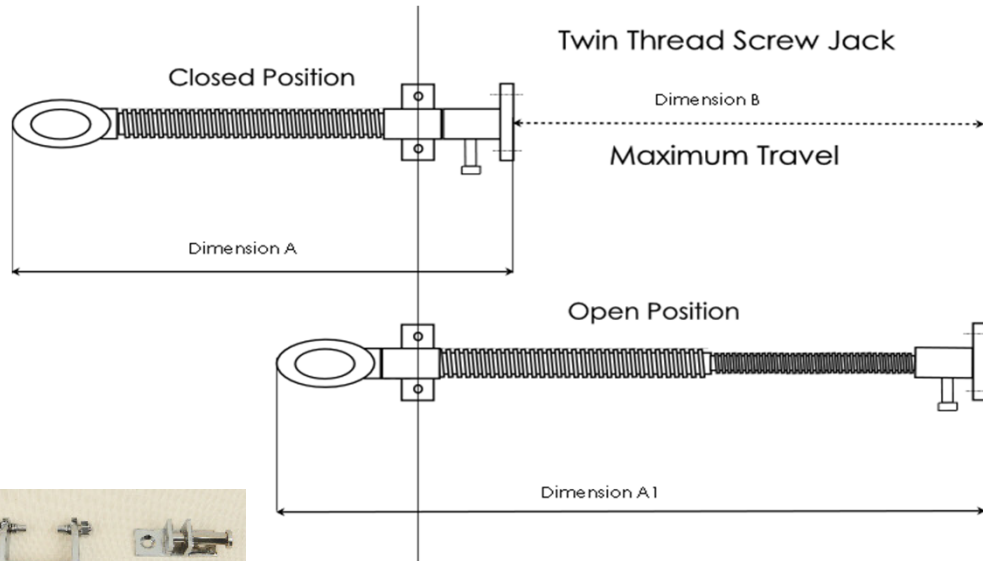

### PRICE LIST 2014

| Single Thread Screwjacks |                                 | Dimensions in mm |          |               | Price & Finish |        |              |
|--------------------------|---------------------------------|------------------|----------|---------------|----------------|--------|--------------|
| Code                     | Description                     | A                | B Travel | Thread Length | Brass          | Chrome | Satin Chrome |
| SST710-150               | Single Thread Screwjack - 150mm | 210              | 105      | 150           | £16.50         | £19.50 | -            |
| SST710-200               | Single Thread Screwjack - 200mm | 265              | 160      | 200           | £18.50         | £21.50 | -            |
| SST710-250               | Single Thread Screwjack - 250mm | 320              | 215      | 250           | £20.50         | £23.50 | -            |
| SST710-300               | Single Thread Screwjack - 300mm | 360              | 255      | 300           | £22.50         | £25.50 | £27.50       |
| SST710-450               | Single Thread Screwjack - 450mm | 510              | 405      | 450           | £36.50         | £39.50 | -            |

### Telescopic Screwjacks

| Code         | Description                                | Dimensions in mm |     |          | Price & Finish |        |              |
|--------------|--|------------------|-----|----------|----------------|--------|--------------|
|              |  | A                | A1  | B Travel | Brass          | Chrome | Satin Chrome |
| ST706-350-SB | Telescopic Screwjack Long - Small Bracket  | 258              | 413 | 310      | £19.00         | £21.00 | £24.00       |
| ST706-150-SB | Telescopic Screwjack Short - Small Bracket | 177              | 260 | 166      | £14.00         | £16.00 | -            |