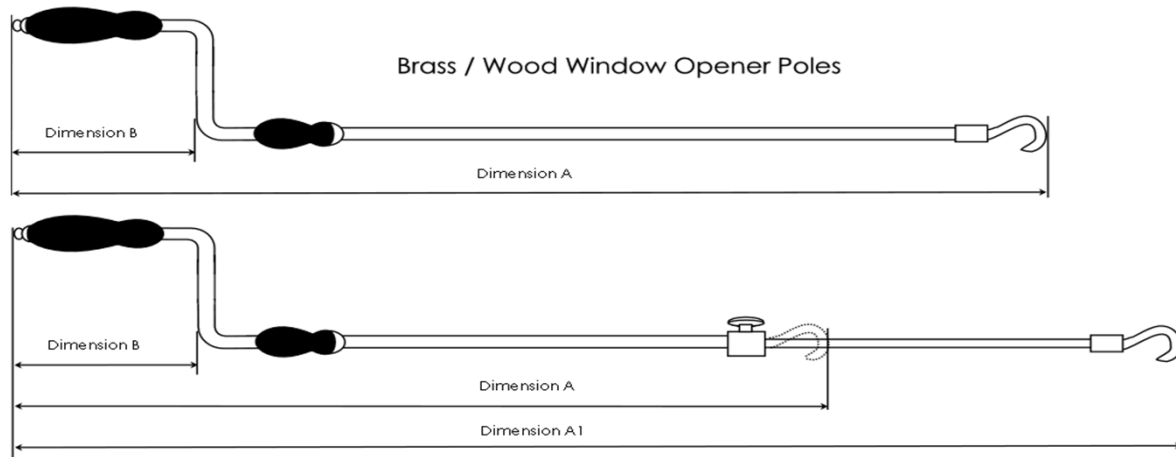

PRICE LIST 2014

Winder Poles - Brass & Chrome		Dimensions in mm			Price & Finish	
Code	Description	A		B	Brass	Chrome
WP-309-1m	1mtr Winding Pole	1180		145	£ 22.00	£ 24.00
WP-309-1.5m	1.5mtr Winding Pole	1660		145	£ 28.00	£ 32.00
WP-309-1.8m	1.8mtr Winding Pole	1950		145	£ 34.00	£ 36.00
WP-309-2.1m	2.1mtr Winding Pole	2150		145	£ 38.00	£ 42.00
WP-309-2.4m	2.4mtr Winding Pole	2600		145	£ 42.00	£ 46.00
Adjustable Pole						
Code	Description	A	A1	B	Brass	Chrome
WP310-1.75-3	1.75 - 3mtr Winding Pole	1760	3030	145	£ 49.00	£ 56.00