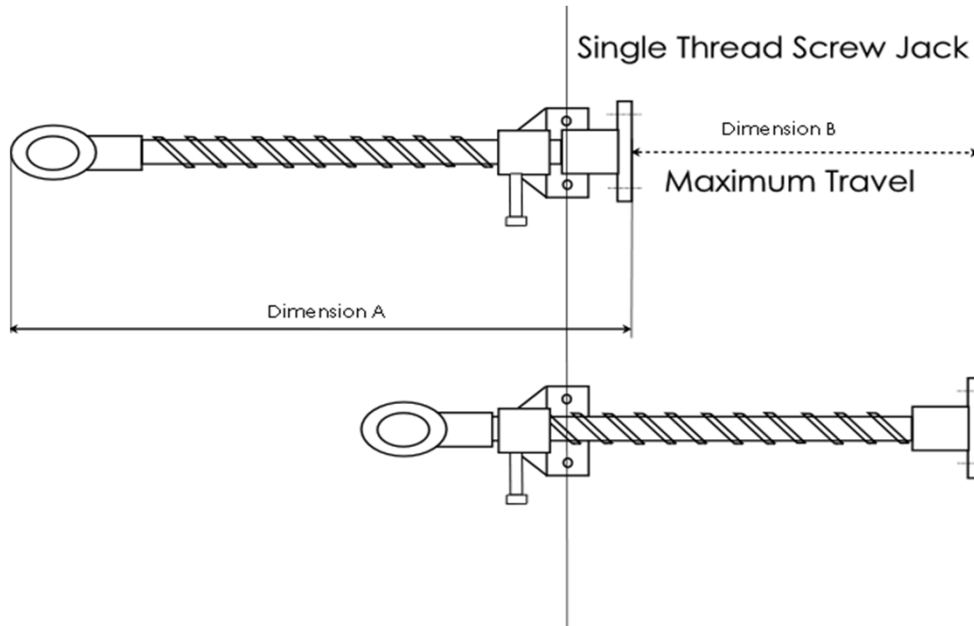

### PRICE LIST 2014

| Single Thread Screwjacks |                                 | Dimensions in mm |          |               | Price & Finish |        |              |
|--------------------------|---------------------------------|------------------|----------|---------------|----------------|--------|--------------|
| Code                     | Description                     | A                | B Travel | Thread Length | Brass          | Chrome | Satin Chrome |
| SST710-150               | Single Thread Screwjack - 150mm | 210              | 105      | 150           | £16.50         | £19.50 | -            |
| SST710-200               | Single Thread Screwjack - 200mm | 265              | 160      | 200           | £18.50         | £21.50 | -            |
| SST710-250               | Single Thread Screwjack - 250mm | 320              | 215      | 250           | £20.50         | £23.50 | -            |
| SST710-300               | Single Thread Screwjack - 300mm | 360              | 255      | 300           | £22.50         | £25.50 | £27.50       |
| SST710-450               | Single Thread Screwjack - 450mm | 510              | 405      | 450           | £36.50         | £39.50 | -            |

### Telescopic Screwjacks

| Code         | Description                                | Dimensions in mm |     |          | Price & Finish |        |              |
|--------------|--|------------------|-----|----------|----------------|--------|--------------|
|              |  | A                | A1  | B Travel | Brass          | Chrome | Satin Chrome |
| ST706-350-SB | Telescopic Screwjack Long - Small Bracket  | 258              | 413 | 310      | £19.00         | £21.00 | £24.00       |
| ST706-150-SB | Telescopic Screwjack Short - Small Bracket | 177              | 260 | 166      | £14.00         | £16.00 | -            |