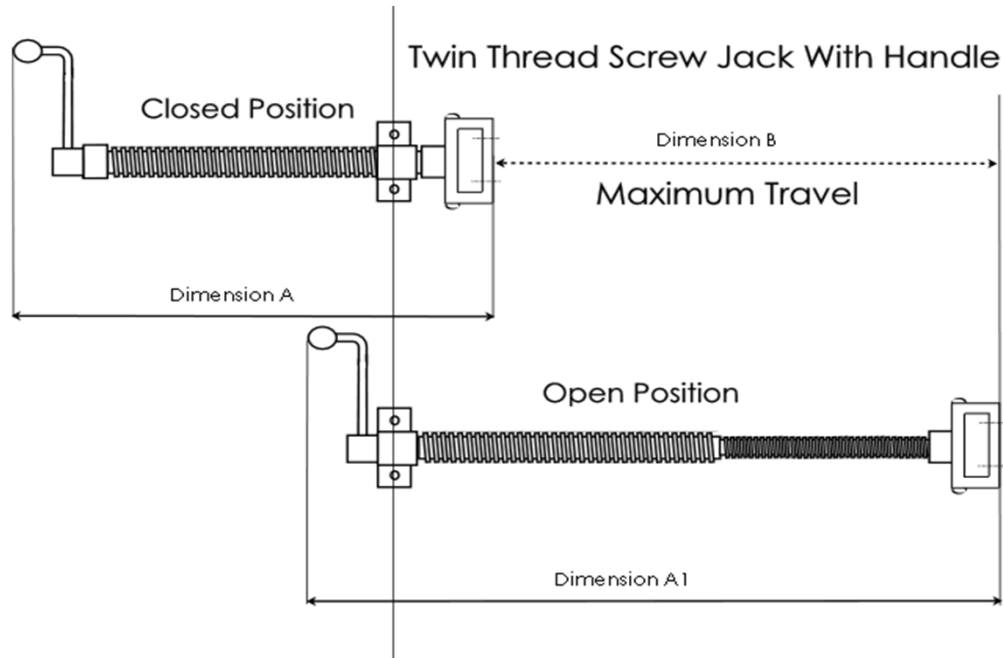

PRICE LIST 2014

Telescopic Screwjacks Handle Style		Dimensions in mm			Price & Finish	
Code	Description	A	A1	B Travel	Brass	Chrome
ST707-350-SB	Handle Style Telescopic Screwjack -Long	276	433	315	£24.00	£26.00
ST707-150-SB	Handle Style Telescopic Screwjack - Short	190	275	170	£19.00	£21.00